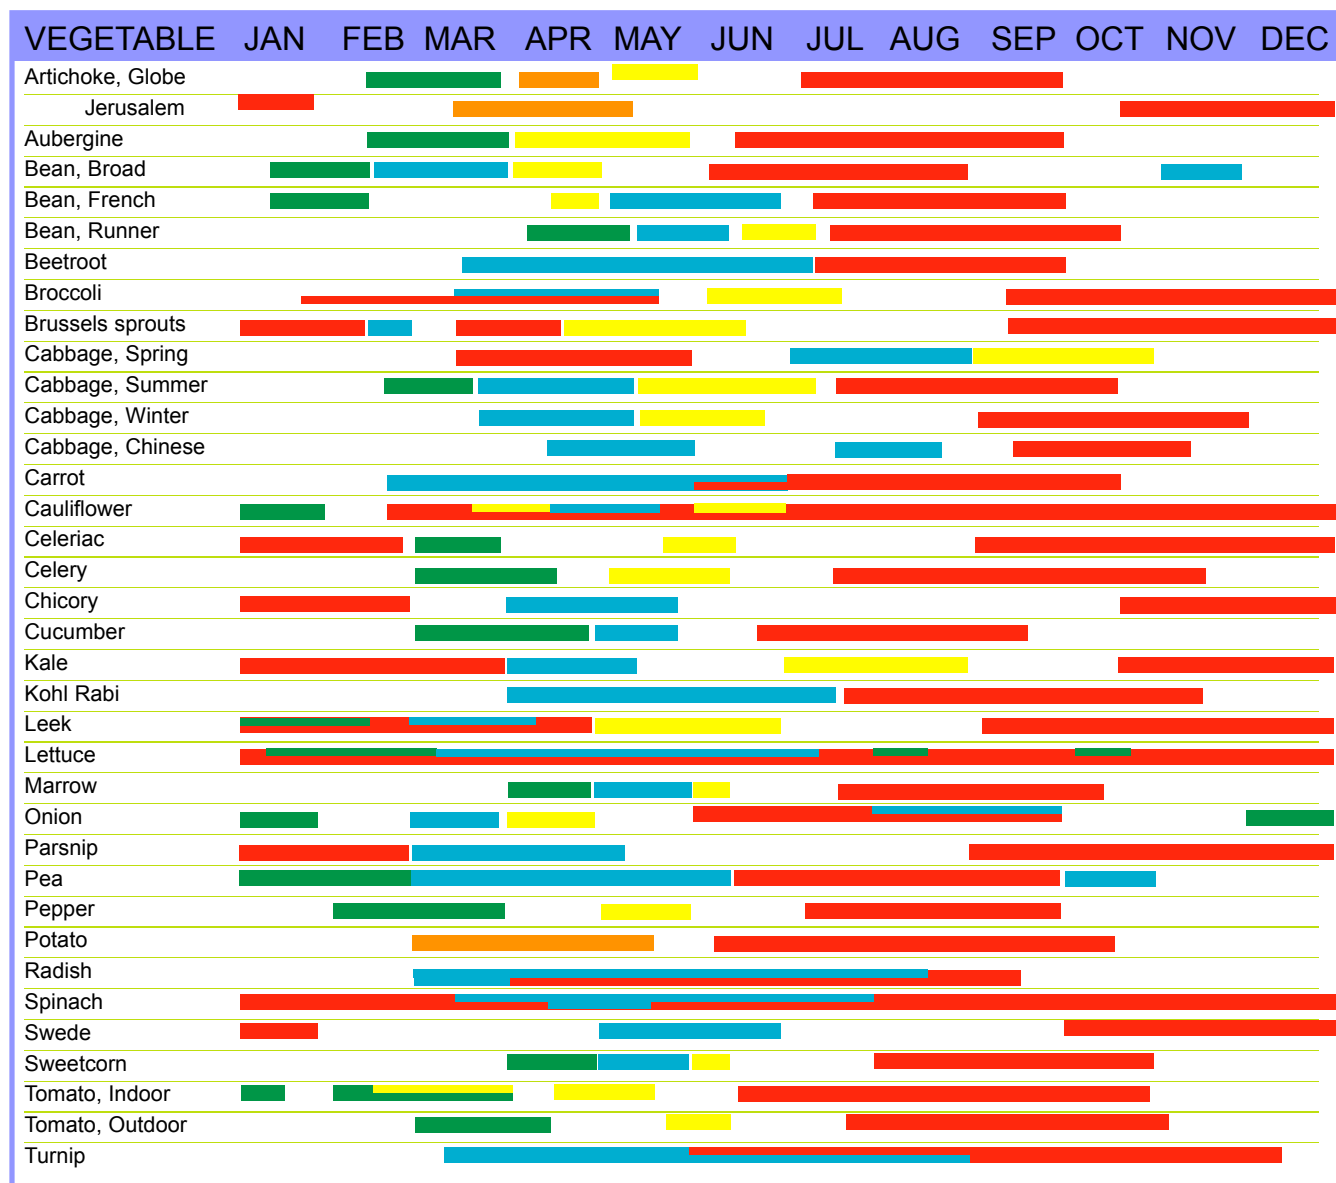

VEG PLANNER

Our Veg Planner will help you decide what to do and when in the veg garden.

Why not print it out and keep it somewhere safe until you need it.

KEY

- = Sowing indoors, under cover
- = Sowing outdoors

- = Planting tubers, sets or offsets
- = Planting out seedlings
- = Harvesting